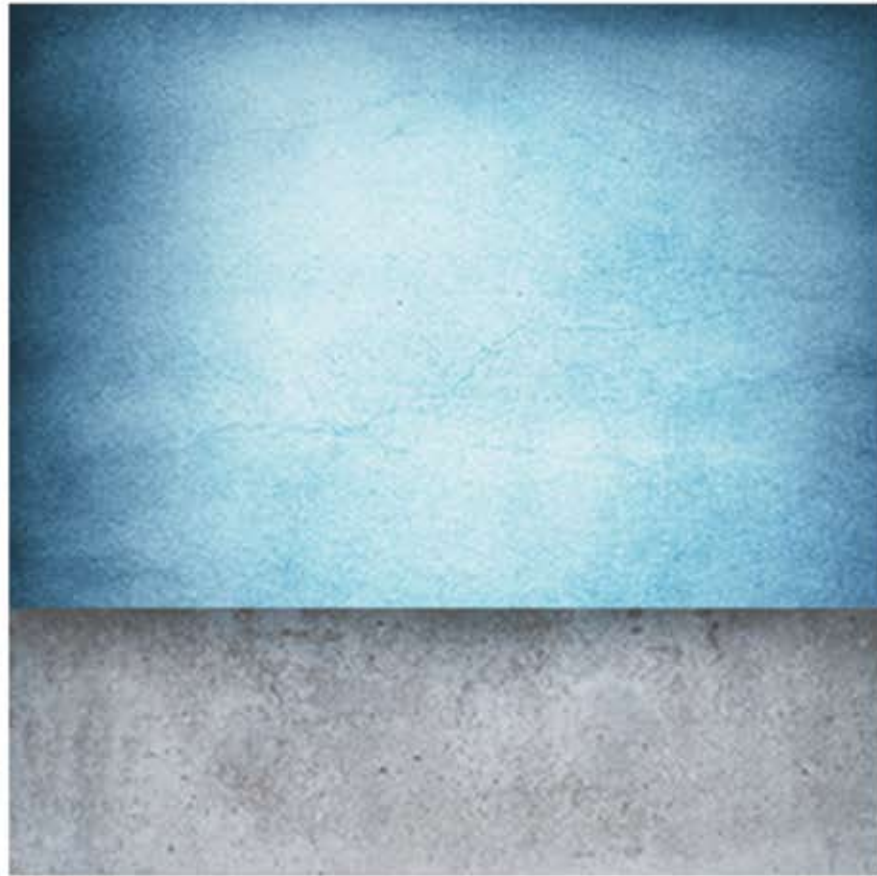

# ALEXANDER LUCENT GALLERY

## **REVES DE LA MER VIII**

Printed on Brushed Aluminum  
Offered in: 22" x 22" & 34" x 34" & 48" x 48"  
Custom Sizing Available

[ALEXANDERLUCENTGALLERY.COM](http://ALEXANDERLUCENTGALLERY.COM)