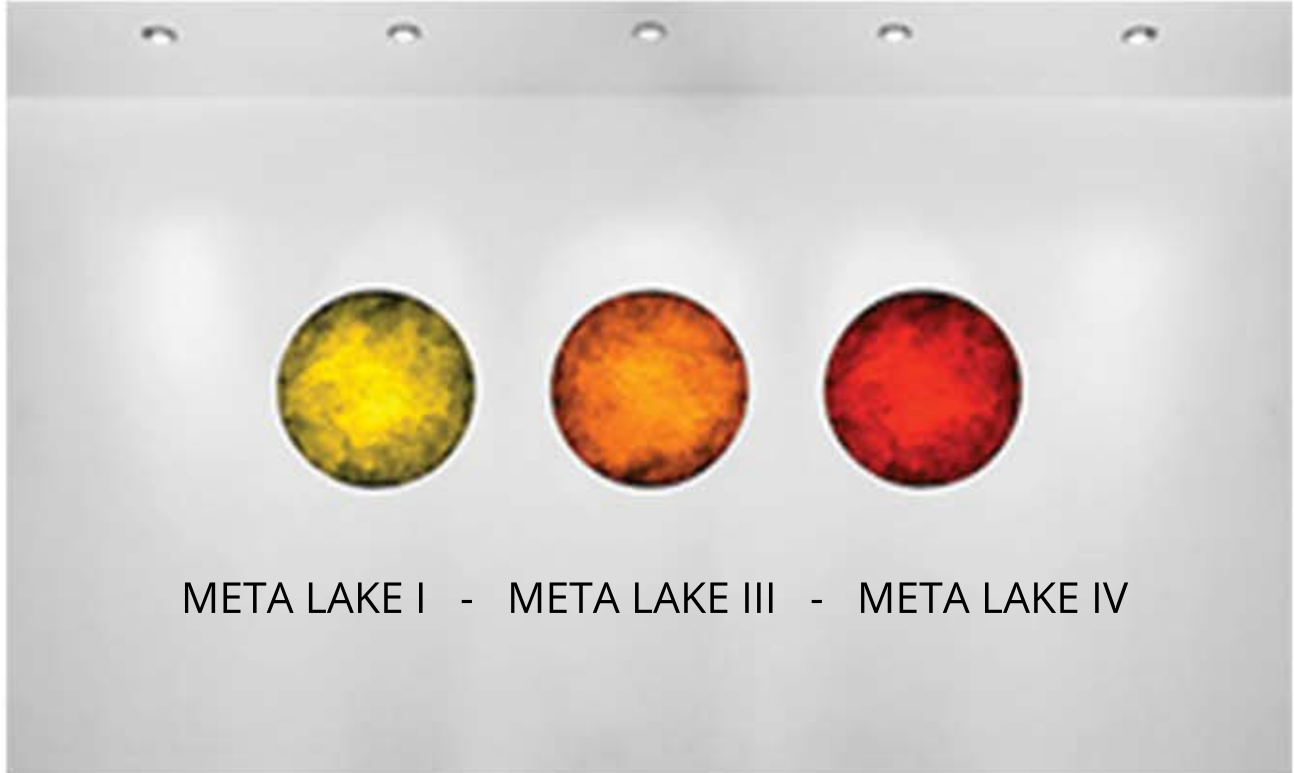

ALEXANDER LUCENT GALLERY

META LAKE I - META LAKE III - META LAKE IV

META LAKE I/III/IV

Printed on Brushed Aluminum
Offered individually in: 15" diameter & 25" diameter
Custom Sizing Available

ALEXANDERLUCENTGALLERY.COM