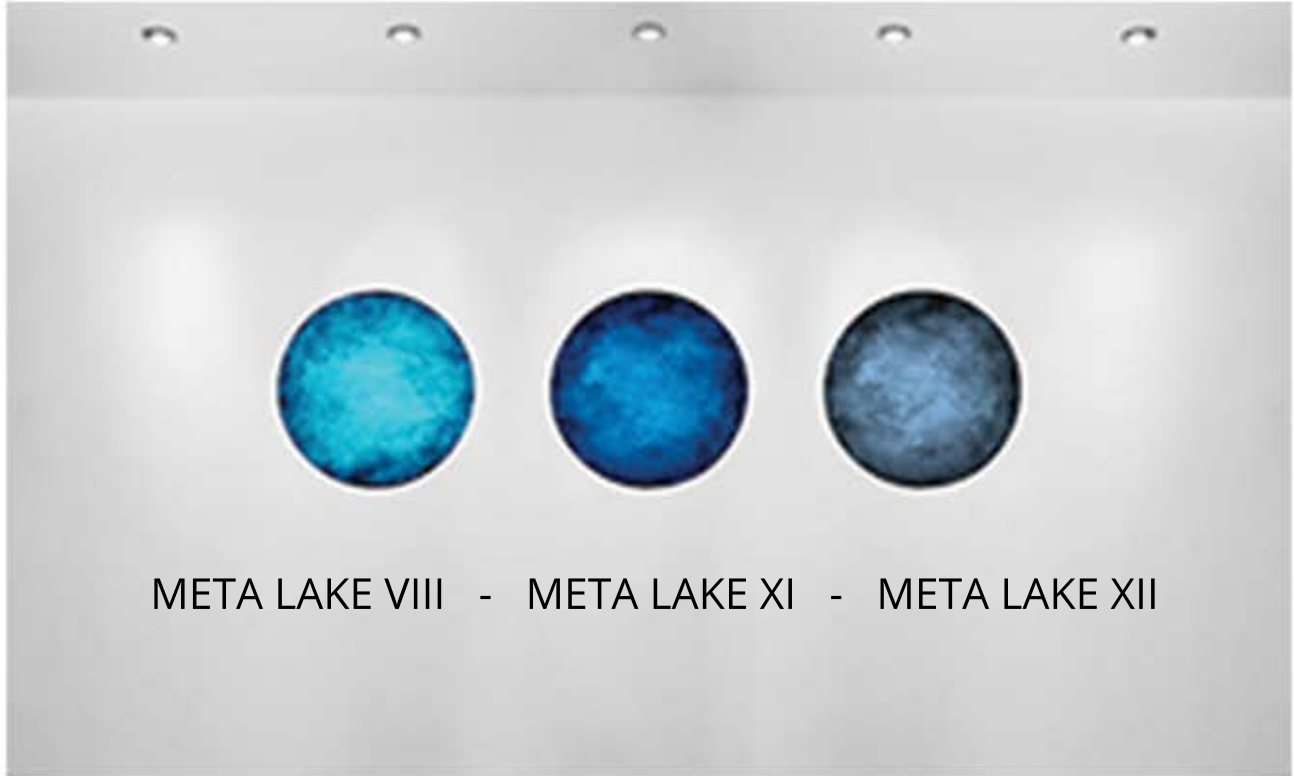

ALEXANDER LUCENT GALLERY

META LAKE VIII - META LAKE XI - META LAKE XII

META LAKE VIII/XI/XII

Printed on Brushed Aluminum
Offered individually in: 15" diameter & 25" diameter
Custom Sizing Available

ALEXANDERLUCENTGALLERY.COM