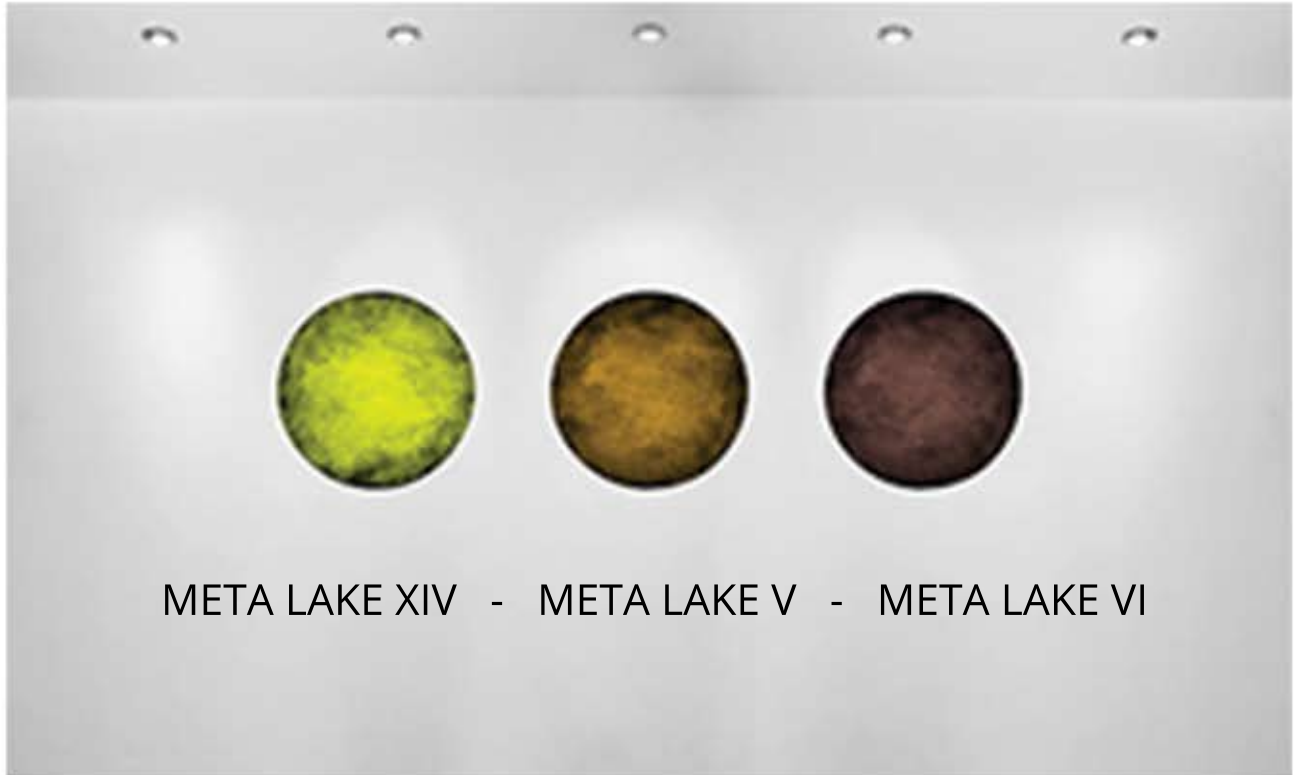

# ALEXANDER LUCENT GALLERY

## **META LAKE XIV/V/VI**

Printed on Brushed Aluminum  
Offered individually in: 15" diameter & 25" diameter  
Custom Sizing Available

ALEXANDERLUCENTGALLERY.COM